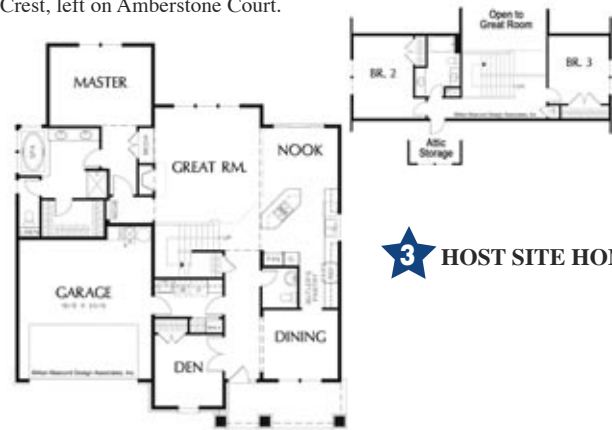

3 HOST SITE HOME